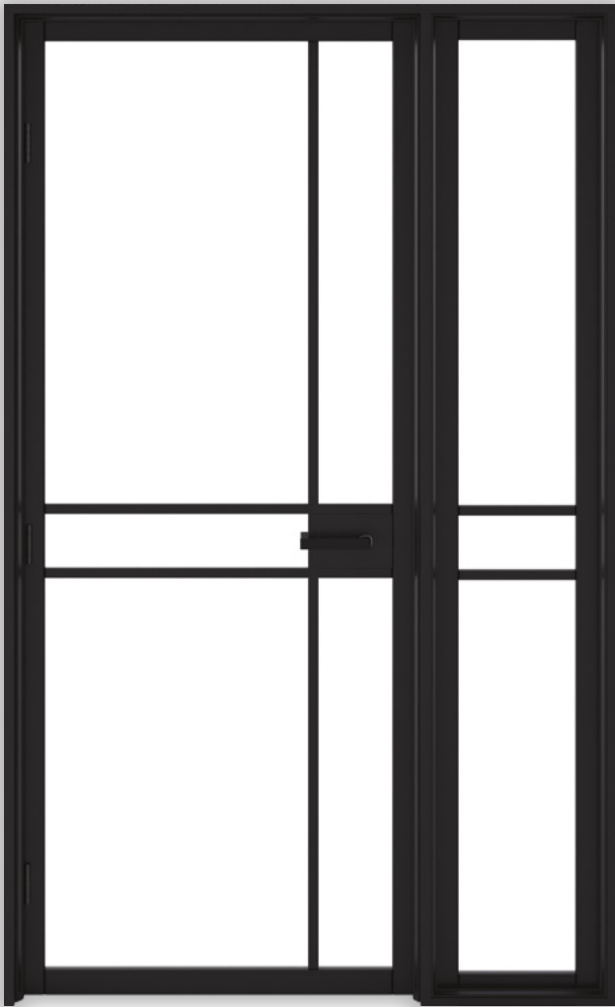

CREATED USING A GREENWICH, GREENWICH W6 DEMI PANEL AND MANHATTAN UNIVERSAL SIDELIGHT FRAME