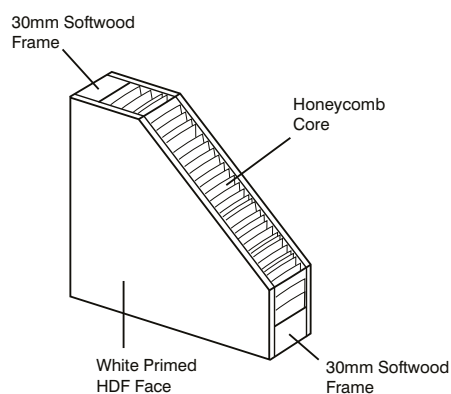

WHITE PRIMED FLUSH

“UNCOMPLICATED AND PRACTICAL, FLUSH DOORS ARE A SIMPLE, CLEAN AND CRISP BLANK CANVAS READY FOR YOU TO PERSONALISE AND ACCESSORISE”