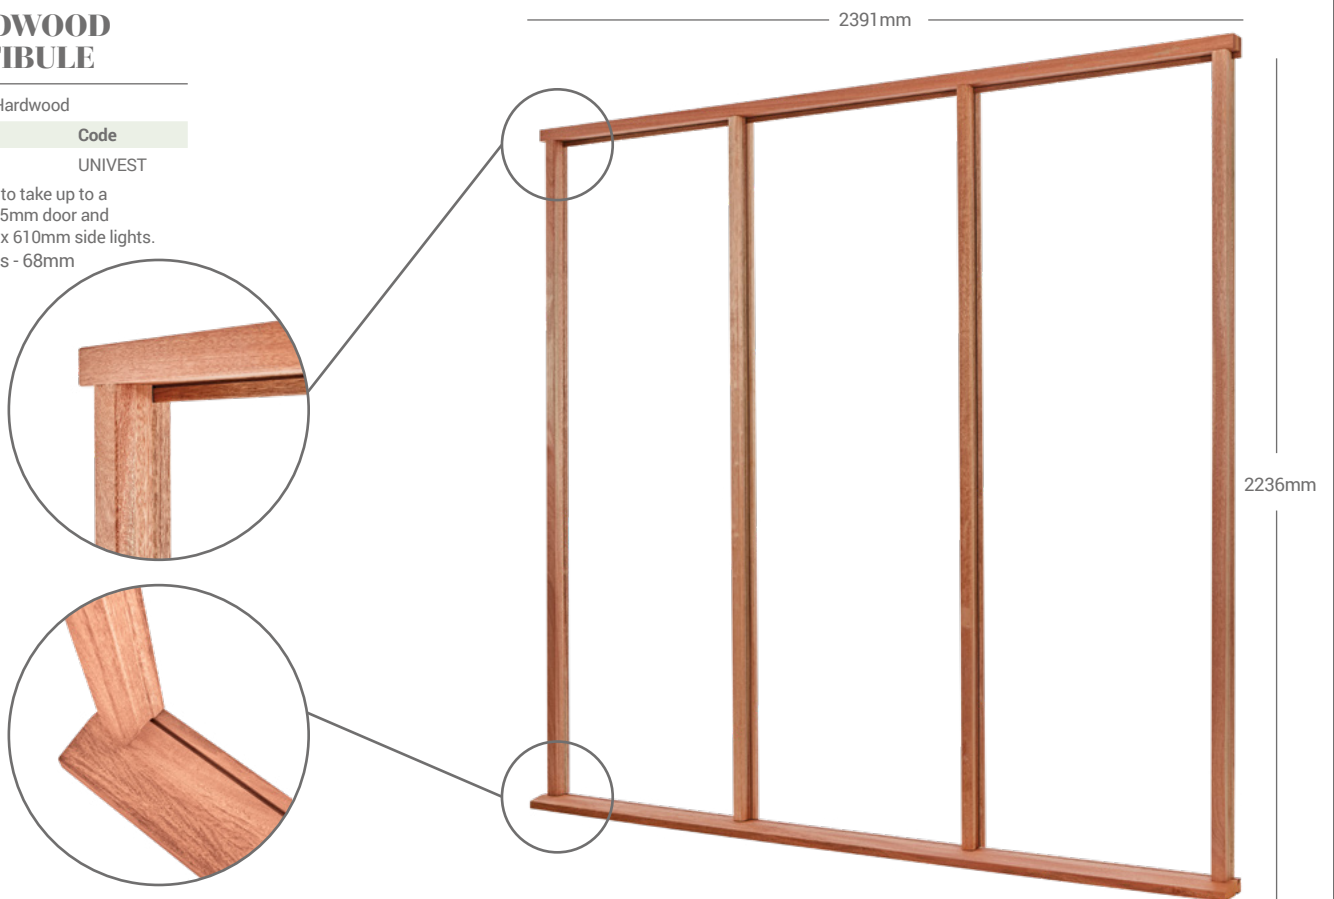

HARDWOOD VESTIBULE

Material Hardwood

Size	Code
Universal	UNIVEST

Designed to take up to a 2135 x 915mm door and two 2135 x 610mm side lights.
Thickness - 68mm