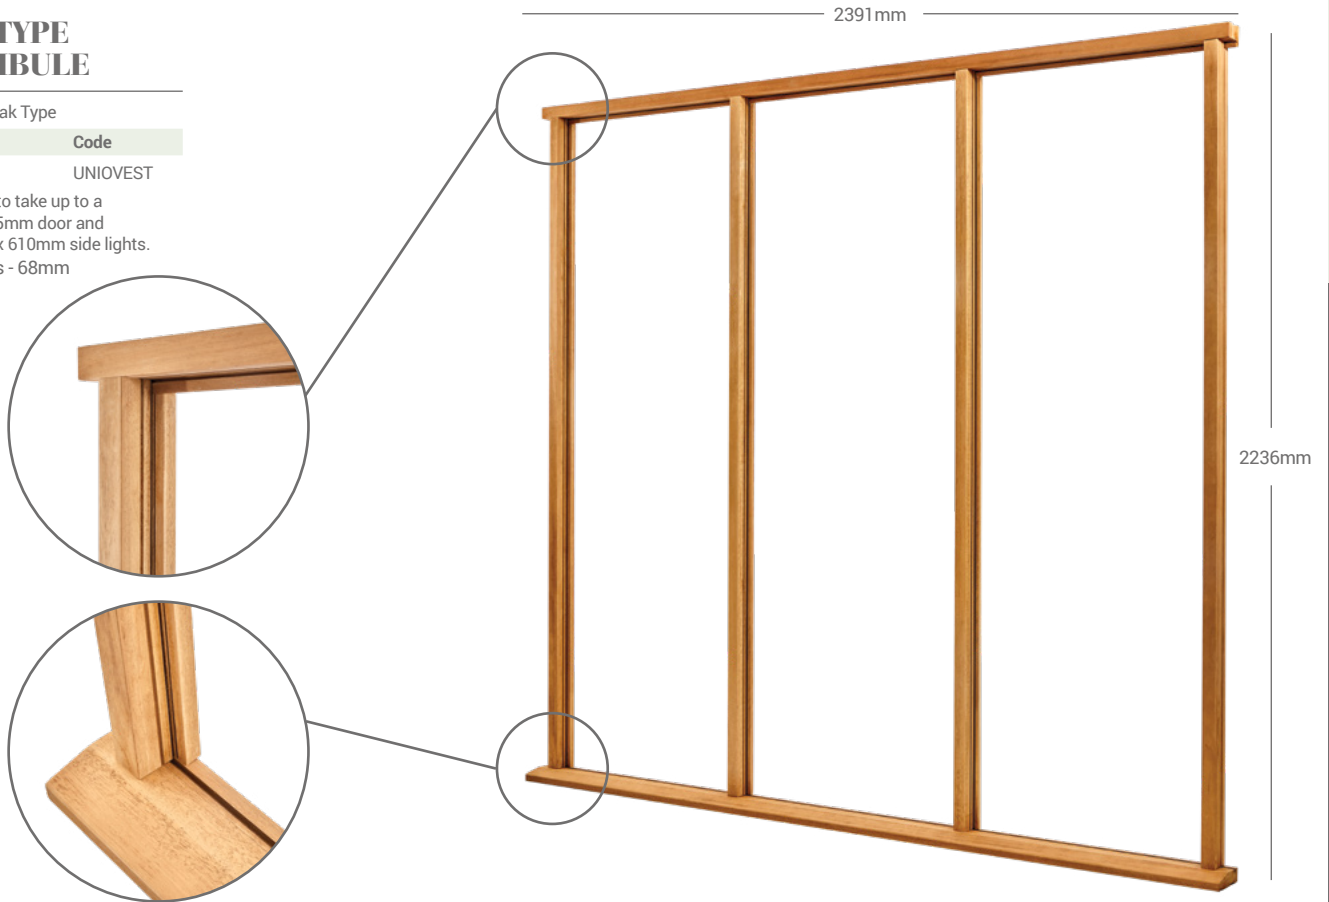

OAK TYPE VESTIBULE

Material Oak Type

Size	Code
Universal	UNIOVEST

Designed to take up to a 2135 x 915mm door and two 2135 x 610mm side lights.
Thickness - 68mm