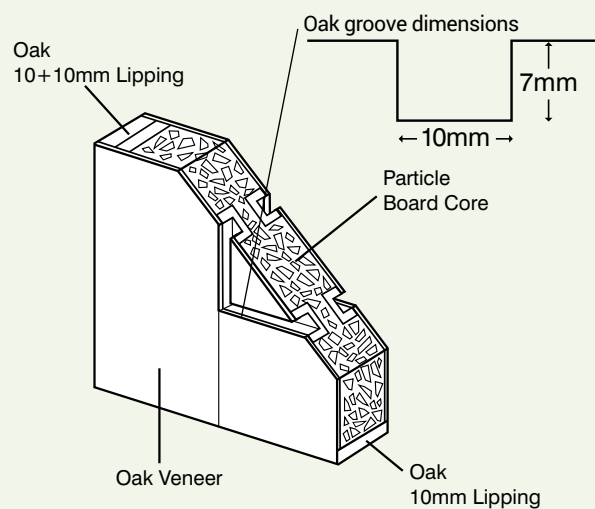

🔥 30 Minute Fire Doors

78" x 24"	FCOMEX24
78" x 27"	FCOMEX27
78" x 30"	FCOMEX30
80" x 32"	FCOMEX32
78" x 33"	FCOMEX33
2040 x 626mm	FCOMEX626
2040 x 726mm	FCOMEX726
2040 x 826mm	FCOMEX826
2040 x 926mm	FCOMEX926

b

b