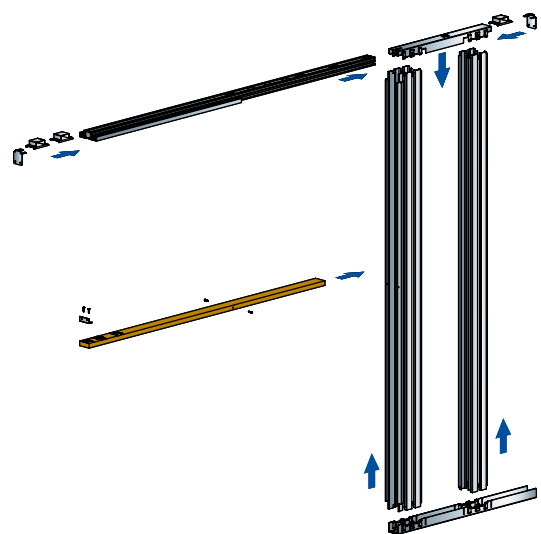

PRE-ASSEMBLED SET SINGLE DOOR POCKET DOOR

Code	Single Door Size				Installation Size Information						
	Imperial		Metric		Clear Opening Size (Walkthrough Area)		Cassette	Structural Opening Size		Finished Wall / Internal Space	
	Width (LP)	Height (HP)	Width (LP)	Height (HP)	Width (L)	Height (H)	(C)	Width (IL)	Height (IH)	(FW)	(IS)
POCKSD27*	2' 3" (27")	6' 6" (78")	686mm	1981mm	656mm	1970mm	700	1466mm	2080mm	125mm	70mm
POCKSD30*	2' 6" (30")		762mm		732mm		750	1592mm			
POCKSD33*	2' 9" (33")		838mm		808mm		900	1818mm			
POCKSD726*	N/A	N/A	726mm	2040mm	700mm	2030mm	700	1510mm	2140mm		
POCKSD826*			826mm		800mm		800	1710mm			