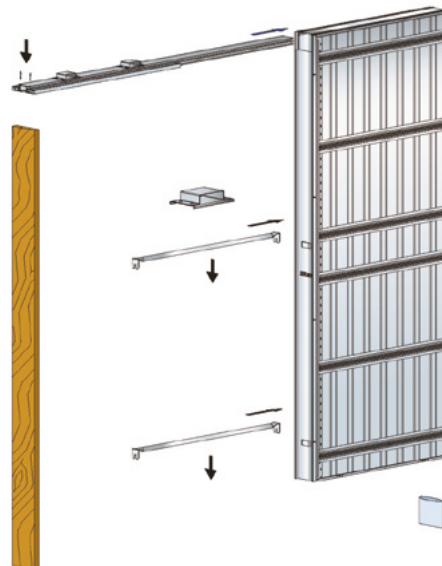

EASY 5 STEP INSTALLATION PROCESS

1. Insert aluminium track
2. Attach jamb and space bars
3. Fix to studwork
4. Apply plasterboard and plaster
5. Insert door