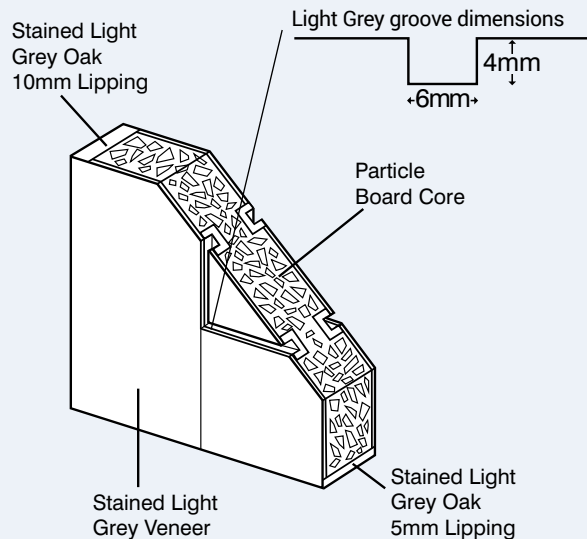

THE BELIZE

In a trendy, pre-finished light grey, our ever so popular Belize embraces its new look and becomes a great asset to boost the vision of your interiors.

BELIZE LIGHT GREY

Material Pre-finished Light Grey
Core Solid
Glazing N/A
FSC® Certified

Size	Code
78" x 18"	LGRBEL18
78" x 21"	LGRBEL21
78" x 24"	LGRBEL24
78" x 27"	LGRBEL27
78" x 28"	LGRBEL28
78" x 30"	LGRBEL30
78" x 32"	LGRBEL32
78" x 33"	LGRBEL33
2040 x 526mm	LGRBEL526
2040 x 626mm	LGRBEL626
2040 x 726mm	LGRBEL726
2040 x 826mm	LGRBEL826
2040 x 926mm	LGRBEL926

🔥 30 Minute Fire Doors

78" x 24"	LGRBELFC24
78" x 27"	LGRBELFC27
78" x 30"	LGRBELFC30
78" x 33"	LGRBELFC33
2040 x 726mm	LGRBELFC726
2040 x 826mm	LGRBELFC826
2040 x 926mm	LGRBELFC926

BELIZE LIGHT GREY GLAZED

Material Pre-finished Light Grey
Core Solid
Glazing Clear with Frosted Lines
FSC® Certified

Size	Code
78" x 24"	LGRBELG24
78" x 27"	LGRBELG27
78" x 30"	LGRBELG30
78" x 33"	LGRBELG33
2040 x 626mm	LGRBELG626
2040 x 726mm	LGRBELG726
2040 x 826mm	LGRBELG826