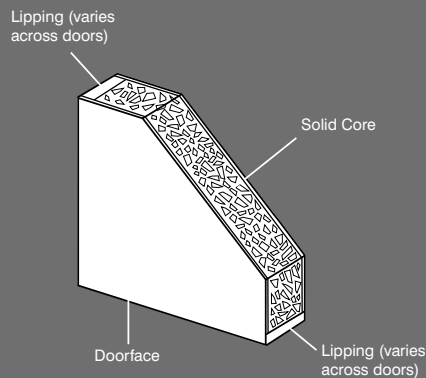

CORE TYPES

SOLID CORE