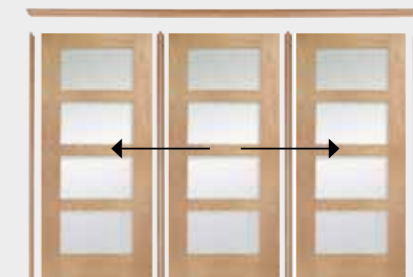

Option 2

2 fixed sidelights and 1 opening door

Possible door width options:
610 + 762 + 610mm
610 + 610 + 610mm
762 + 610 + 762mm