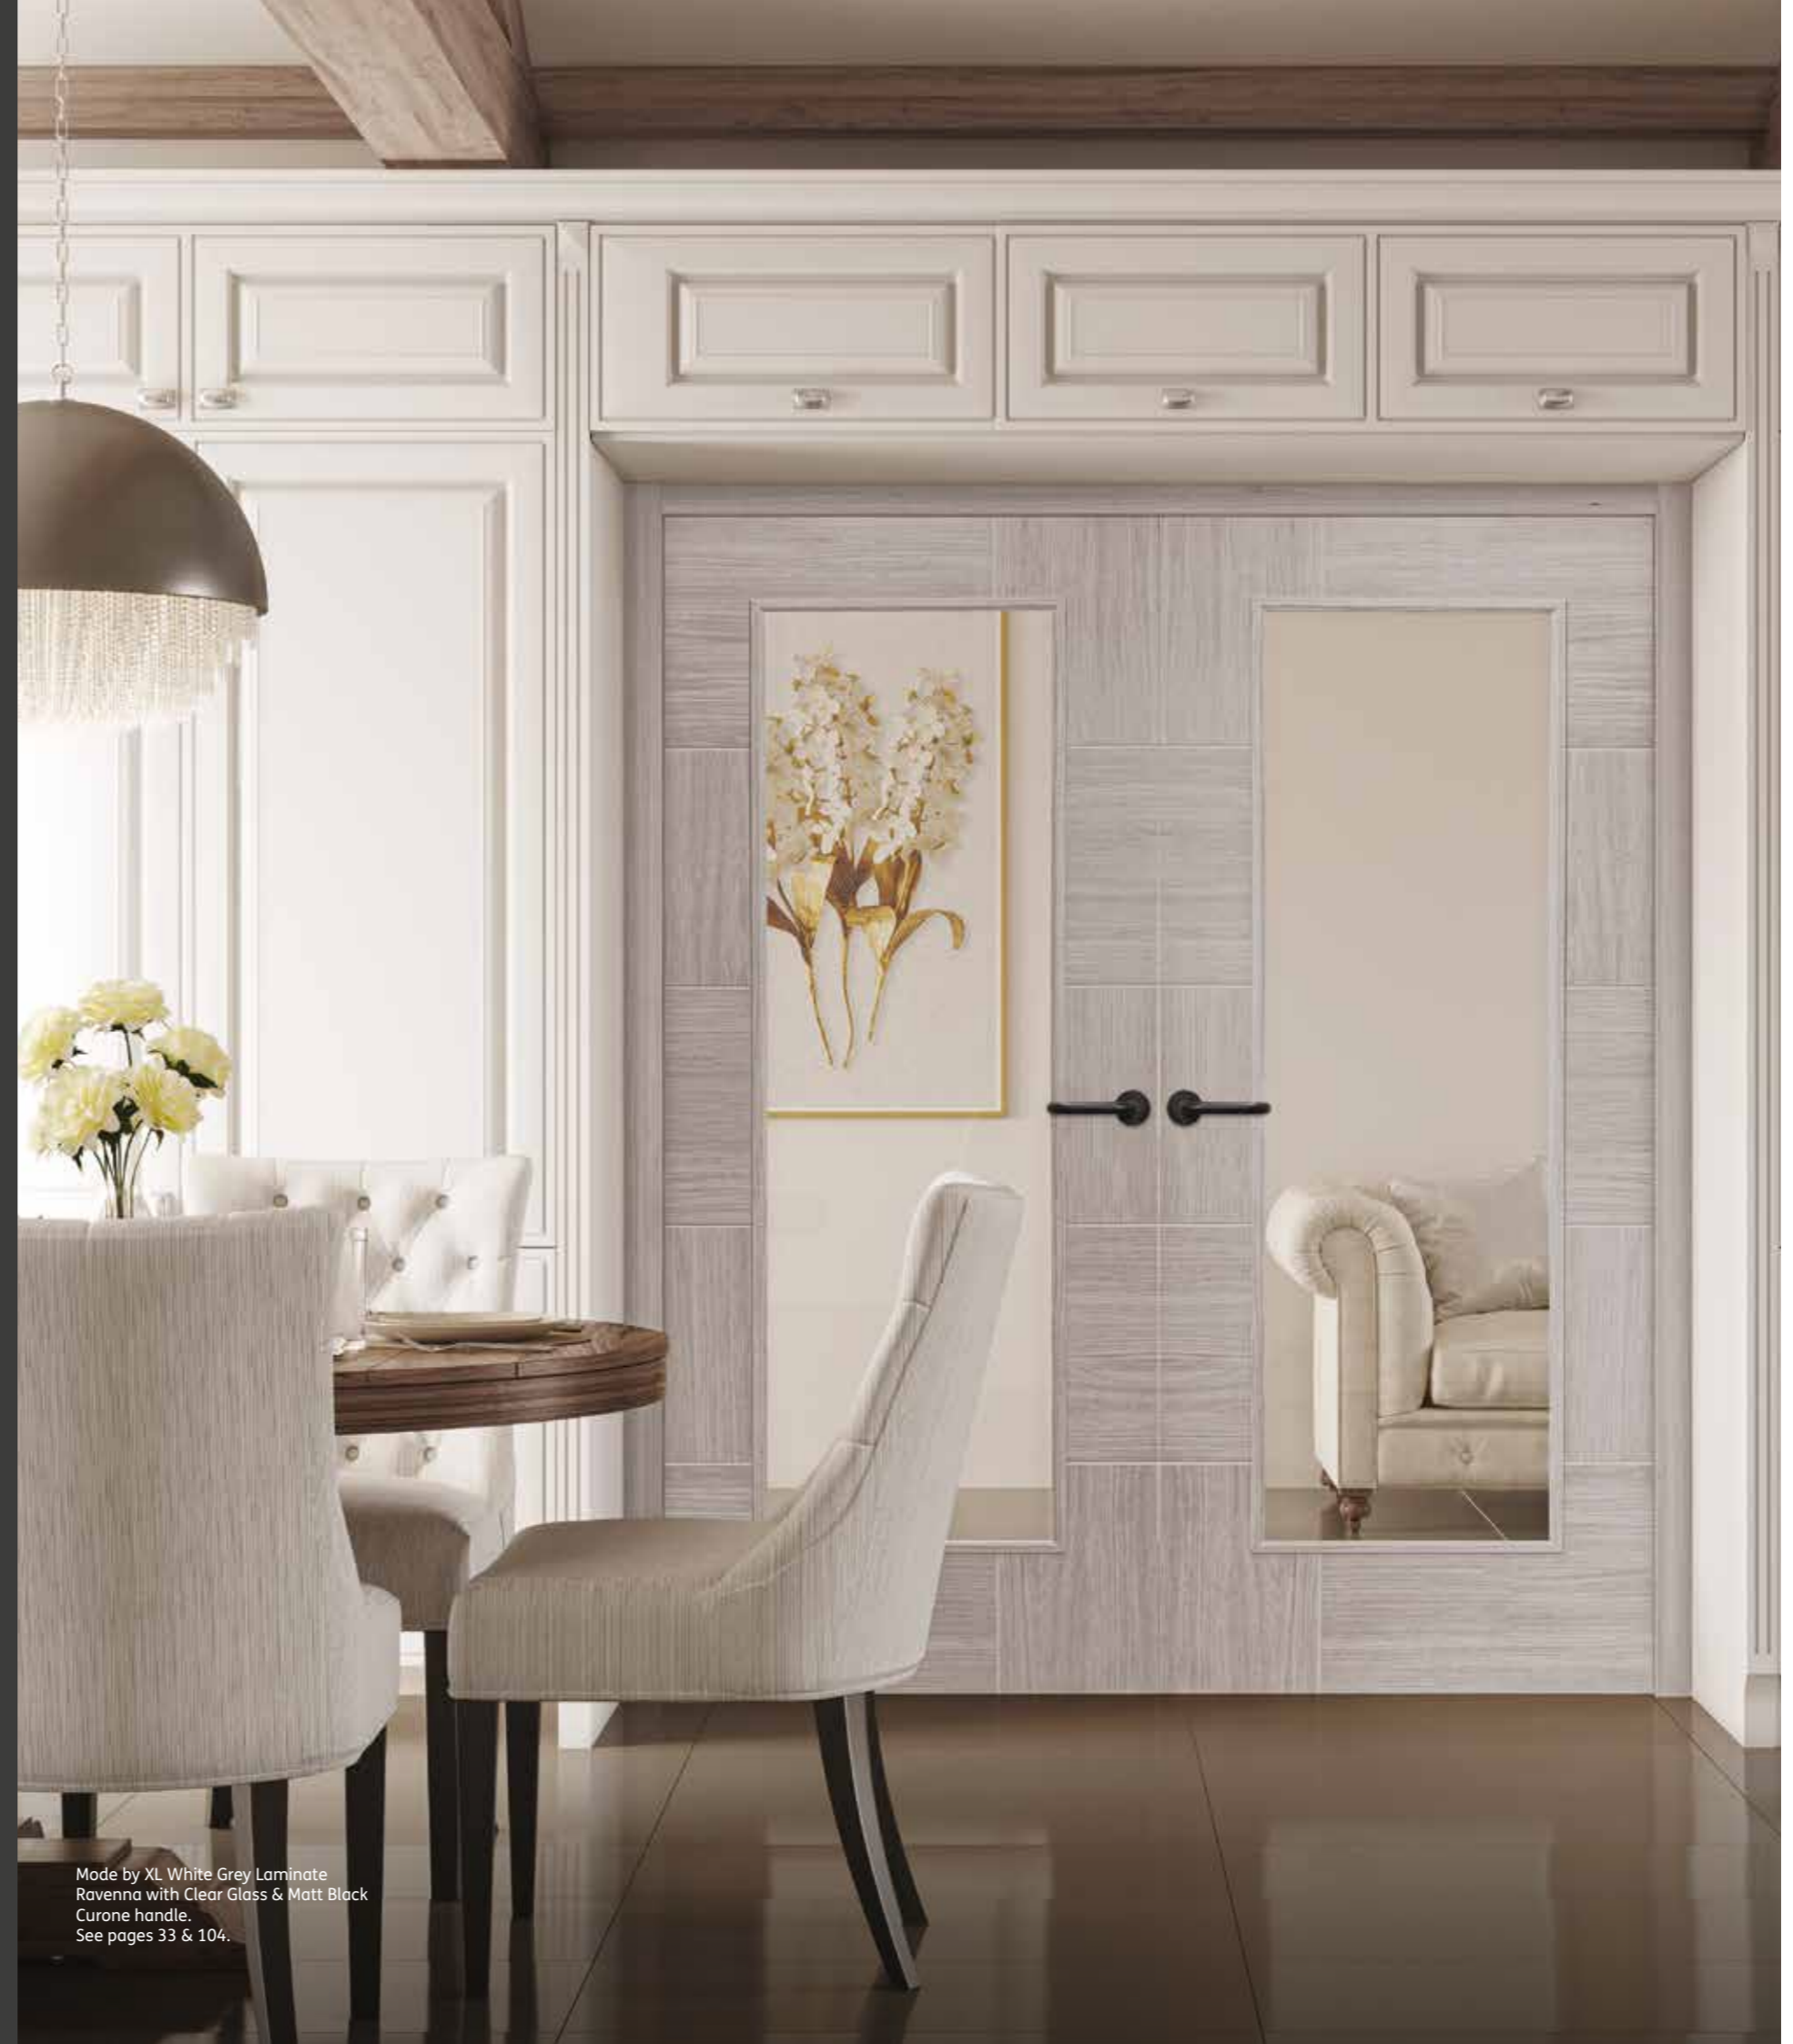

Uniform finish.

Scratch resistant.

Easy to maintain.

UV light stable.

Pre-Finished.

Ultra hygienic.

Mode by XL White Grey Laminate  
Ravenna with Clear Glass & Matt Black  
Curone handle.  
See pages 33 & 104.