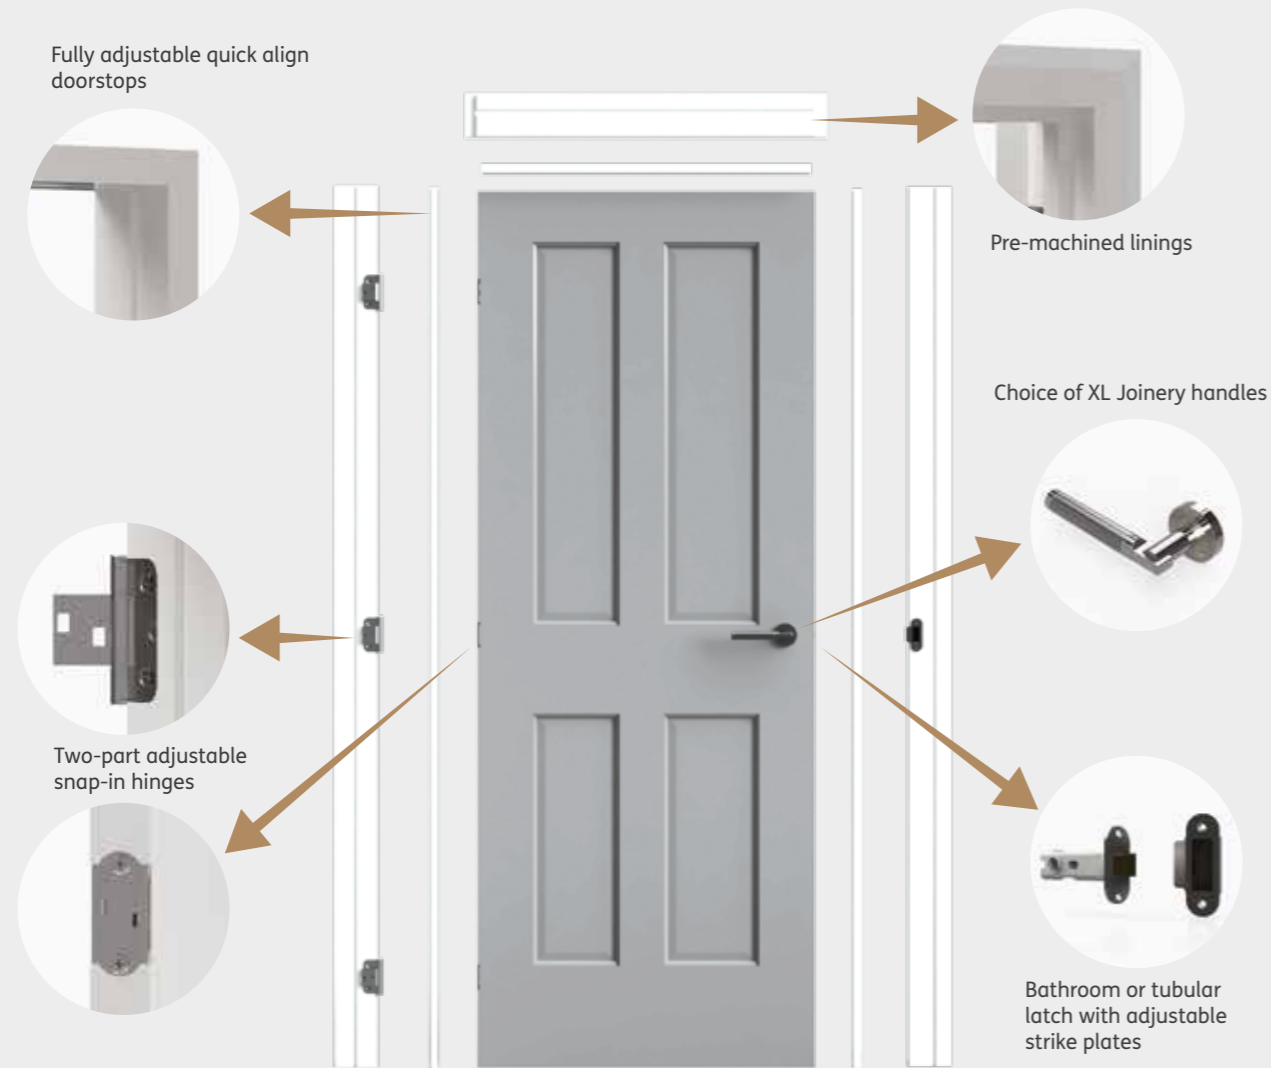

Our Services

Benefits

Fully Reversible Frame

No need to consider door handing when ordering.

Flat Pack Kit

Ensuring one easy, on-site direct delivery that can be handled and easily fit by one person.

Quick Fit

Everything needed for your door installation, including latches and strike plates, come pre-installed* with adjustable snap-in hinges** for the door linings.

Precision Machinery

Our state of the art precision machines ensure uniformity across the manufacturing process.

Fire Door Kits

Simpli Doorsets, with all necessary intumescent strips, thresholds and closers.

Fit & Forget

Guaranteed quality with a 10 year guarantee for the full system.

* Excluding the handle.

** Please note a different hinge system for fire doorsets and standard grade 7 hinges are available in a variety of finishes for a co-ordinated look. See page 104 for recommended latch sizes. White Primed frames require final finishing. Doors and handles to be ordered separately.