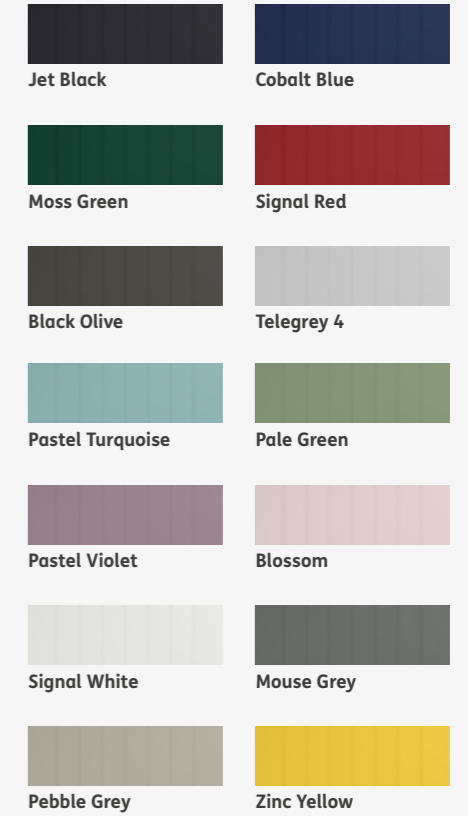

Colours available

Choose from a carefully selected range of styles, from traditional to modern. Whatever you choose, a stunning external door can complement or contrast your home's exterior aesthetic.

Please note: Whilst we've made every effort to ensure the doors displayed on this page match the colour on our Tricoya doors, we can't guarantee a complete match with the finished RAL colour. We recommend you request a colour swatch before ordering.