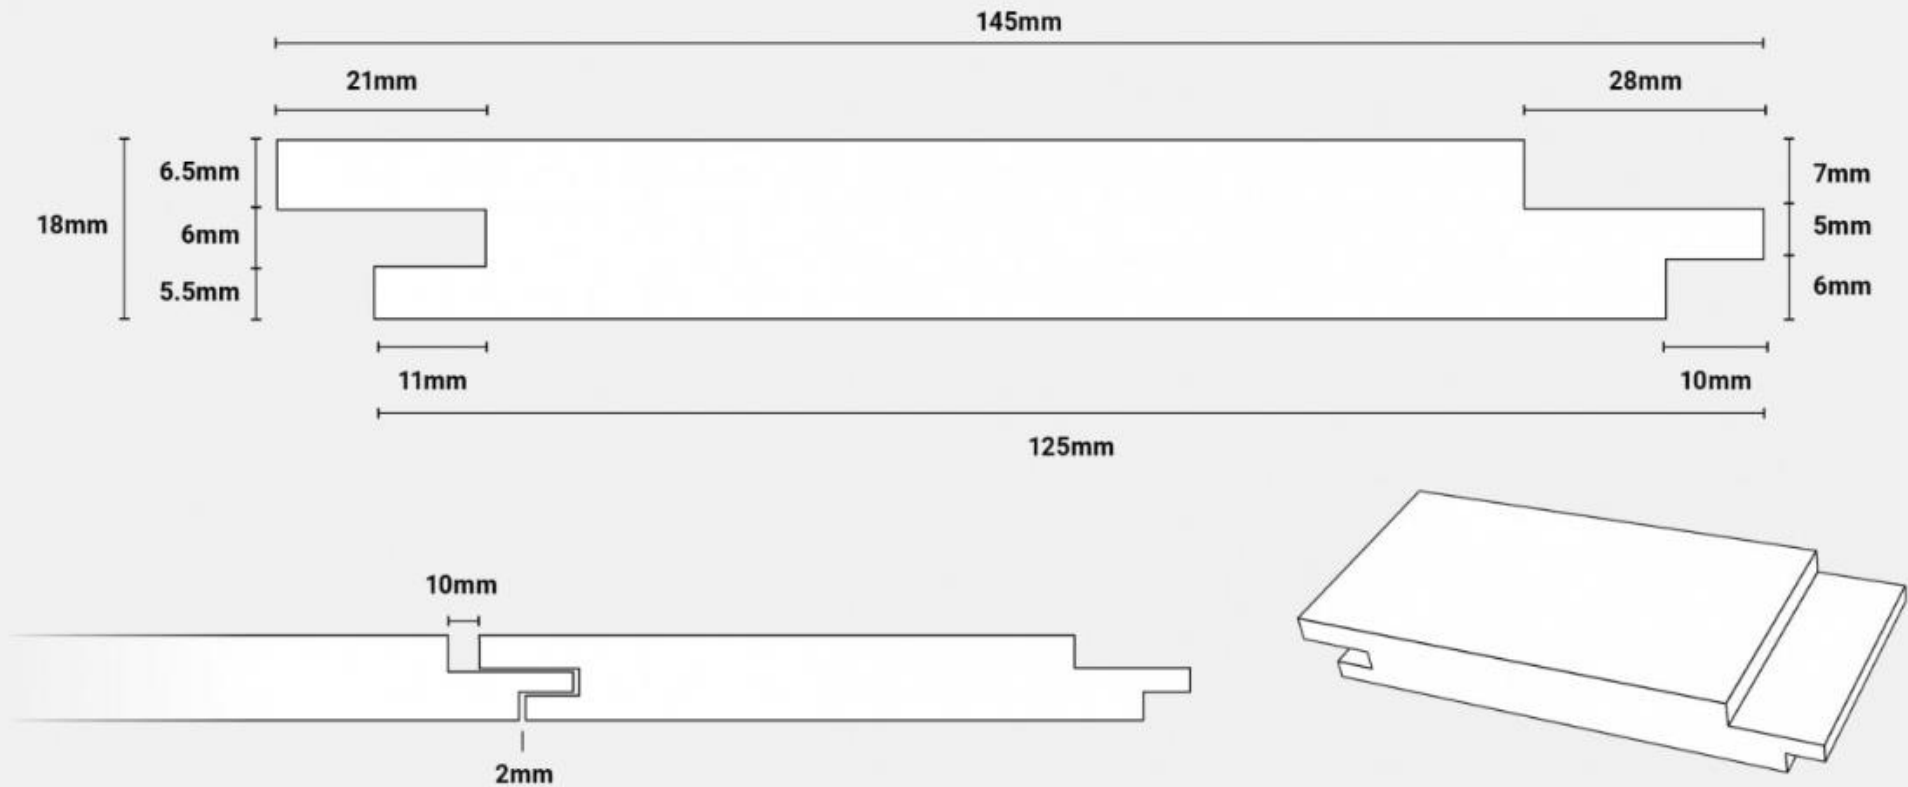

# PT9C

NOT TO SCALE

Finished Size: 18mm x 145mm. Face Cover: 125mm Vertical

PT9C Finished Size 18mm x 145mm Face Cover 125mm Vertical