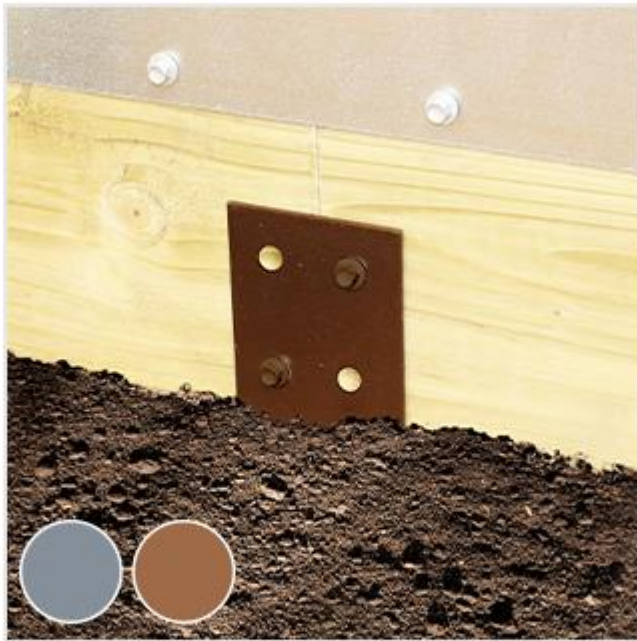

SleeperSecure

SINGLE SLEEPER CORNER SUPPORT SPIKE

For securing 2 sleepers at a 90° angle together and into the ground

[SEE MORE](#)

NEW

**No.4713 SleeperSecure
Single Sleeper Corner
Support Spike**

No.4713 SINGLE SLEEPER CORNER SUPPORT SPIKE BROWN FINISH 47130000BR

[SEE MORE](#)

NEW

**No.4718 SleeperSecure
Short Internal Sleeper
Straight Flat Support
Plate**

No.4718 SHORT INTERNAL SLEEPER STRAIGHT FLAT SUPPORT PLATE GALV'D 471

No.4718 SHORT INTERNAL SLEEPER STRAIGHT FLAT SUPPORT PLATE BROWN FIN

LONG INTERNAL SLEEPER STRAIGHT FLAT SUPPORT PLATE

For securing up to 4 sleepers together

[SEE MORE](#)

NEW

No.4719 SleeperSecure
Long Internal Sleeper
Straight Flat Support
Plate

No.4719 LONG INTERNAL SLEEPER STRAIGHT FLAT SUPPORT PLATE GALV'D 4719

No.4719 LONG INTERNAL SLEEPER STRAIGHT FLAT SUPPORT PLATE BROWN FINIS

SLEEPER / BASE ANCHOR BRACKET TO CONCRETE IN

For concreting sleepers and posts

[SEE MORE](#)

NEW

**No. 494 SleeperSecure Base
Anchor Bracket to Concrete In**