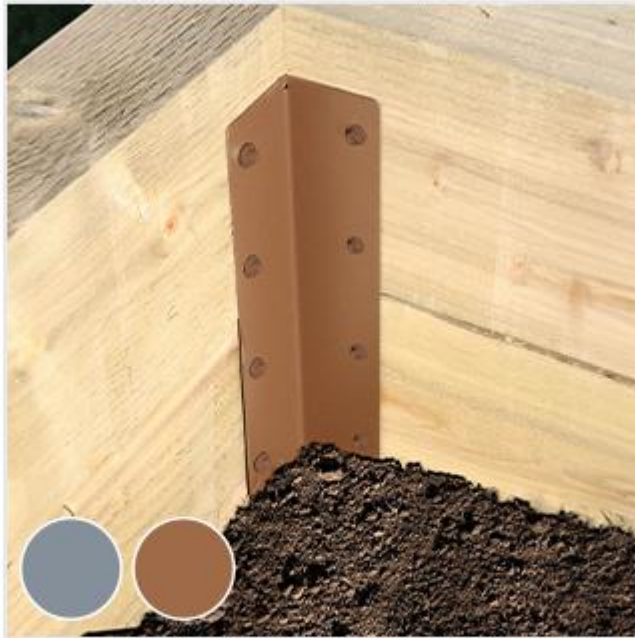

SleeperSecure

SINGLE SLEEPER CORNER SUPPORT SPIKE

For securing 2 sleepers at a 90° angle together and into the ground

[SEE MORE](#)

NEW

**No.4713 SleeperSecure
Single Sleeper Corner
Support Spike**

No.4713 SINGLE SLEEPER CORNER SUPPORT SPIKE BROWN FINISH 47130000BR

No.4713 SINGLE SLEEPER CORNER SUPPORT SPIKE GALV'D 47130000PG

DOUBLE SLEEPER CORNER SUPPORT SPIKE

For securing double stacked sleepers at 90° into the ground

[SEE MORE](#)

NEW

**No.4714 SleeperSecure
Double Sleeper Corner
Support Spike**

No.4714 DOUBLE SLEEPER CORNER SUPPORT SPIKE GALV'D 47140000PG

No.4714 DOUBLE SLEEPER CORNER SUPPORT SPIKE BROWN FINISH 47140000BR

SINGLE SLEEPER STRAIGHT SUPPORT SPIKE

For securing sleepers into the ground